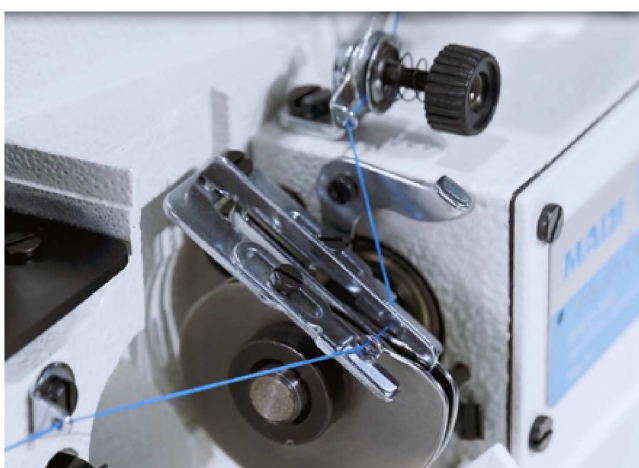

**External wire cam
light voice**