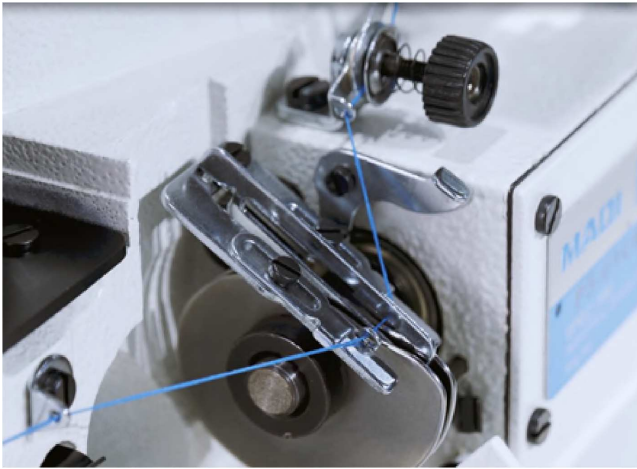

One-click navigation, convenient operation
Simple operation and quick start

**External wire cam
light voice**

Multifunctional USB interface
Can charge mobile phones and other appliances
It is the window of software upgrade