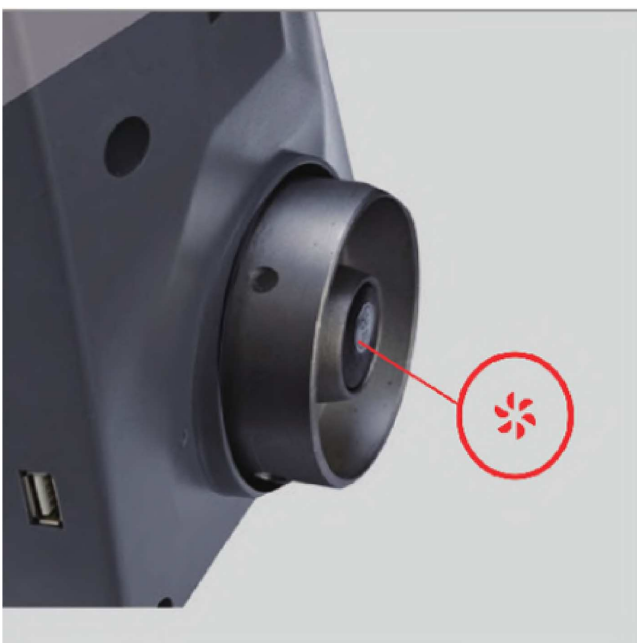

### One-click navigation, convenient operation

Simple operation and quick start

**External wire cam  
light voice**

**Multifunctional USB interface**  
Can charge mobile phones and other appliances  
It is the window of software upgrade