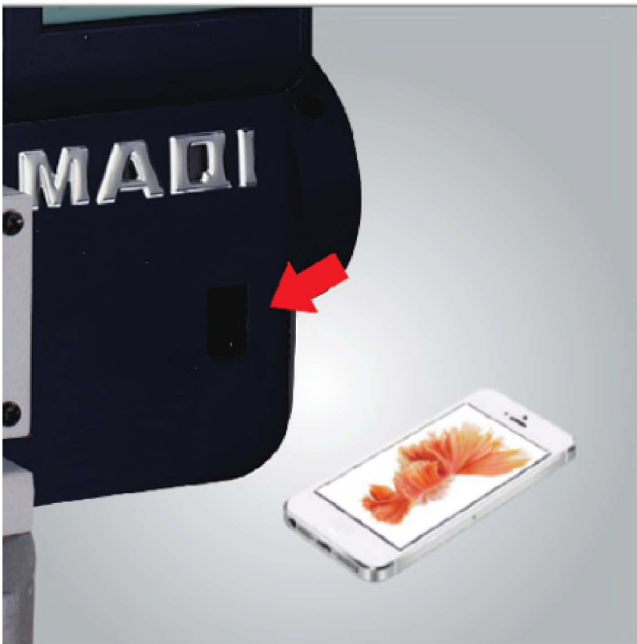

### One-click navigation, convenient operation

Simple operation and quick start

**External wire cam  
light voice**

**Multifunctional USB interface**  
Can charge mobile phones and other appliances  
It is the window of software upgrade