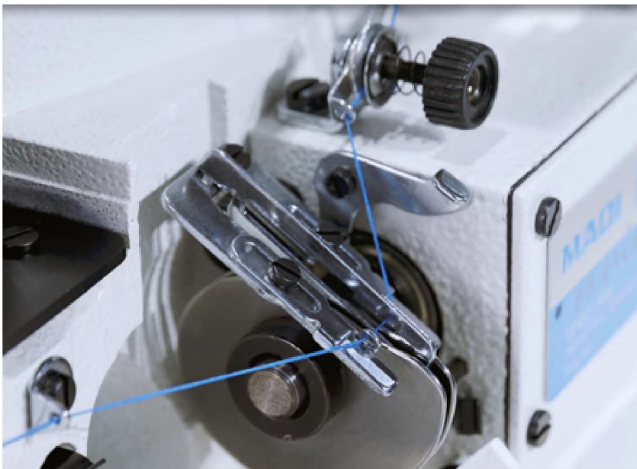

### One-click navigation, convenient operation

Simple operation and quick start

**External wire cam  
light voice**

**Multifunctional USB interface**  
Can charge mobile phones and other appliances  
It is the window of software upgrade