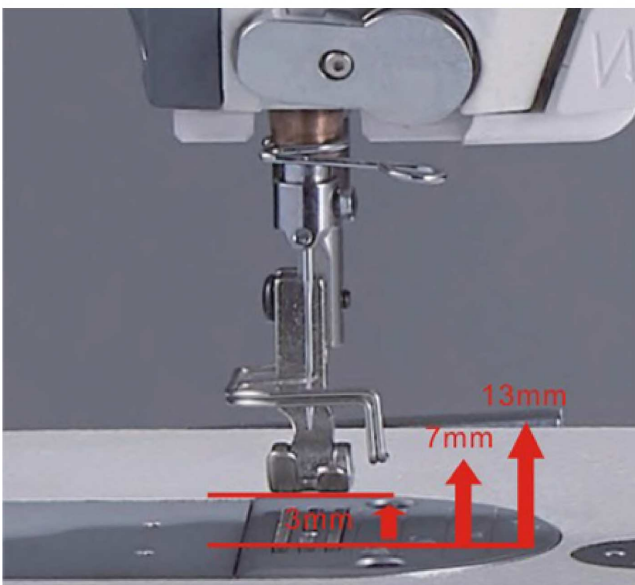

touch screen

Stepper motor controls the needle pitch,
Realize nine patterns of sewing

Q6Te double-acting knife trims the thread, the
thread trimming thread is short

Can be thin or thick, wide adaptability
Two layers of thin plain fabric to 16 layers of thin denim, easy
to sew

Electronic needle distance, accurate

The cam structure controls the needle distance, and it is more stable if it is too thick or too thick

Presser foot lift and release soft sound

The stepper motor is more reliable and durable, and the sound of lifting the presser foot and thread trimming is obviously reduced.