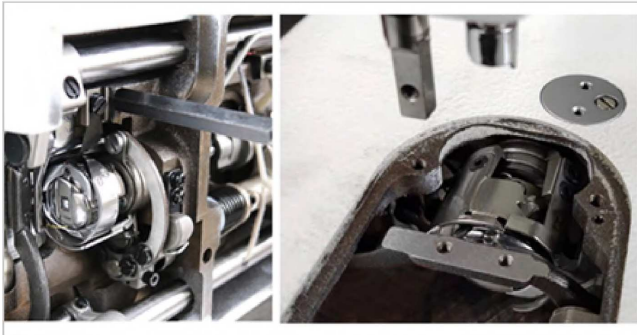

touch screen

Stepper motor controls the needle pitch,
Realize nine patterns of sewing

Q6Te double-acting knife trims the thread, the
thread trimming thread is short

Can be thin or thick, wide adaptability
Two layers of thin plain fabric to 16 layers of thin denim, easy
to sew

Electronic needle distance, accurate

The cam structure controls the needle distance, and it is more stable if it is too thick or too thick

Presser foot lift and release soft sound

The stepper motor is more reliable and durable, and the sound of lifting the presser foot and thread trimming is obviously reduced.