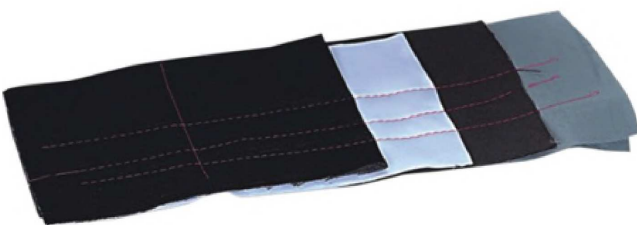

Can be thin or thick Wide adaptability

Two layers of thin plain fabric to 16 layers of thin denim, sewn calmly.