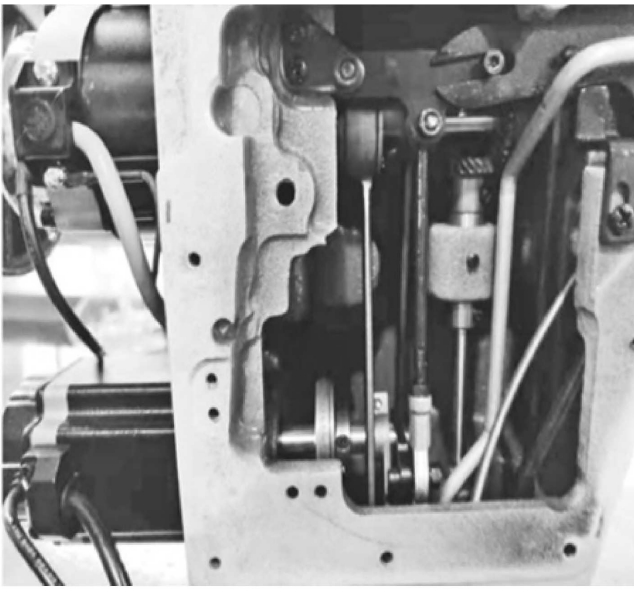

touch screen

Stepper motor controls the needle pitch,
Realize nine patterns of sewing

Q6Te double-acting knife trims the thread, the
thread trimming thread is short

Can be thin or thick, wide adaptability
Two layers of thin plain fabric to 16 layers of thin denim, easy
to sew

Q5Ft-Super Quiet Smart Lockstitch Machine

Lockstitch machine series

Q5Ft-M-4C-I	DBX1	11#-18#	5	5/13	★	★	★	★	★	★	-	★	5000	39/45	63x25x56
Q5Ft-H-4C-I	DBX5	16#-24#	5	5/13	★	★	★	★	-	★	★	★	3500	39/45	63x25x56
Q5Ft-ML-4C-I	DBX1	11#-18#	7	5/13	★	★	★	★	★	★	-	★	3500	39/45	63x25x56
Q5Ft-HL-4C-I	DBX5	16#-24#	7	5/13	★	★	★	★	-	★	★	★	3500	39/45	63x25x56
Q4Ft-M-4C-I	DBX1	11#-18#	5	5/13	★	★	★	★	★	★	-	★	5000	39/45	63x25x56
Q4Ft-M-3C-I	DBX1	11#-18#	5	5/13	★	★	★	-	★	★	-	★	5000	39/45	63x25x56

Electronic needle distance, accurate

The cam structure controls the needle distance, and it is more stable if it is too thick or too thick

Presser foot lift and release soft sound

The stepper motor is more reliable and durable, and the sound of lifting the presser foot and thread trimming is obviously reduced.